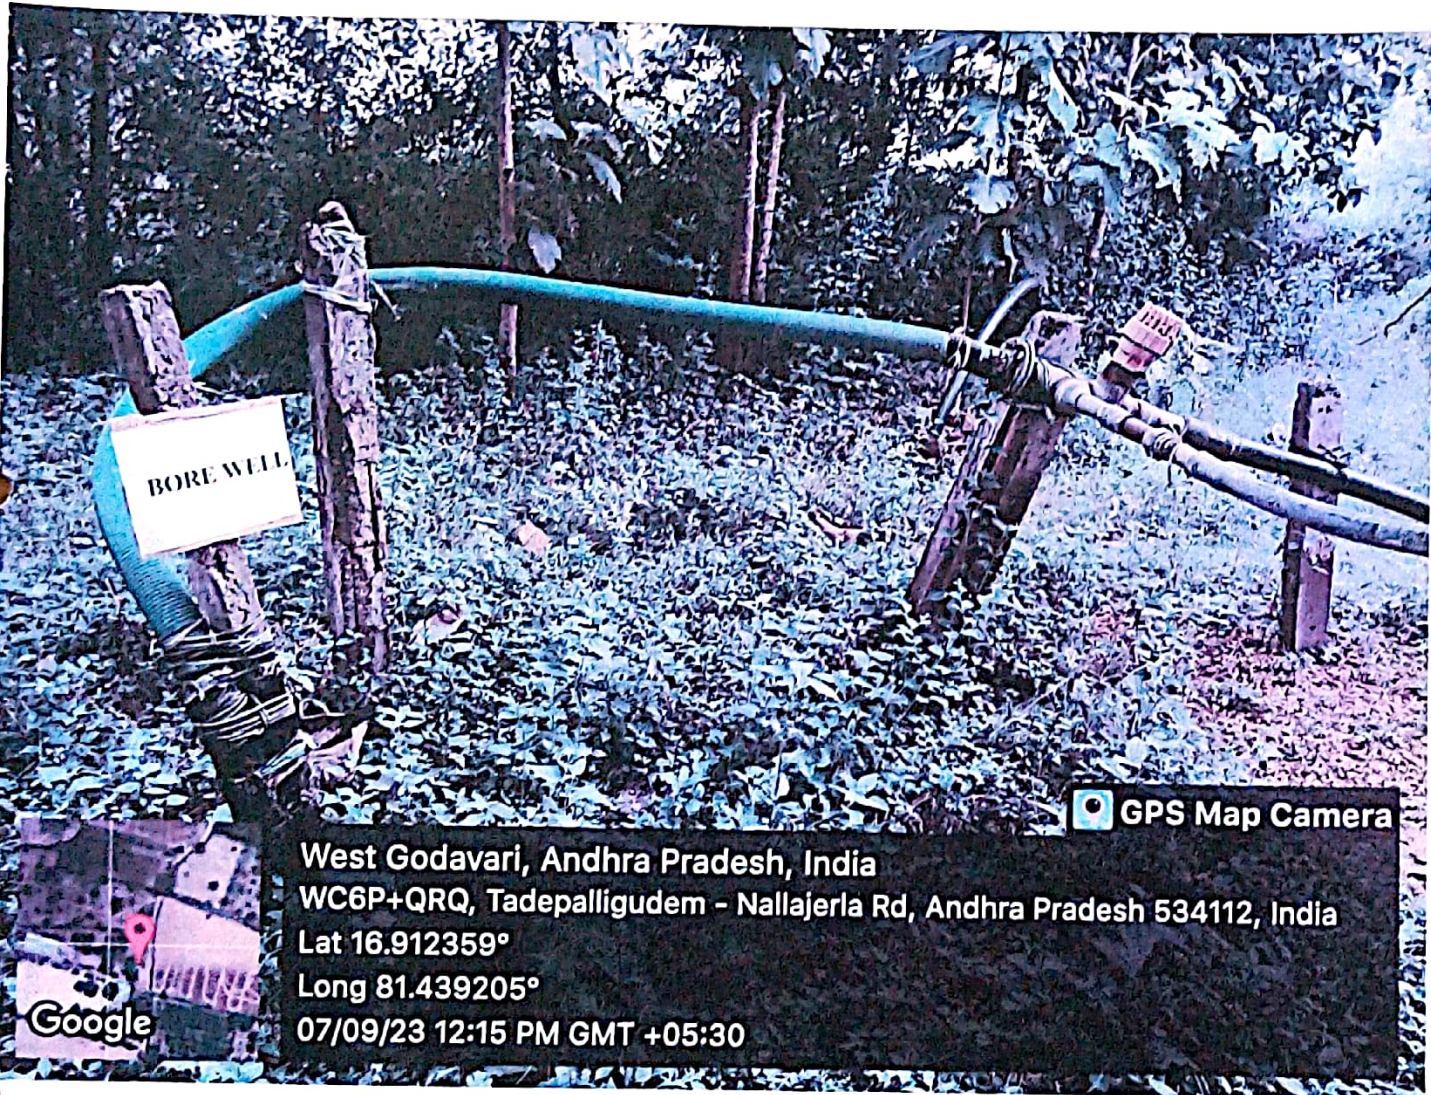

WEST GODAVARI INSTITUTE OF SCIENCE AND ENGINEERING

(Approved by AICTE –New Delhi and Affiliated to JNTU – Kakinada)

An ISO 9001 – 2008 Certified College

AVAPADU, PRAKASARAOPALEM – 534112 , Nallajerla Mandal, W.G.Dist. (A.P.)..

Cell : 9951277789, E-mail : principal.wise@gmail.com , website : www.wise.ac.in

BORE WELL

PRINCIPAL
Principal

West Godavari Institute of
Science and Engineering (WISE)
Avapadu, Prakasaraopalem
E.G.D.I., A.P.-534112.