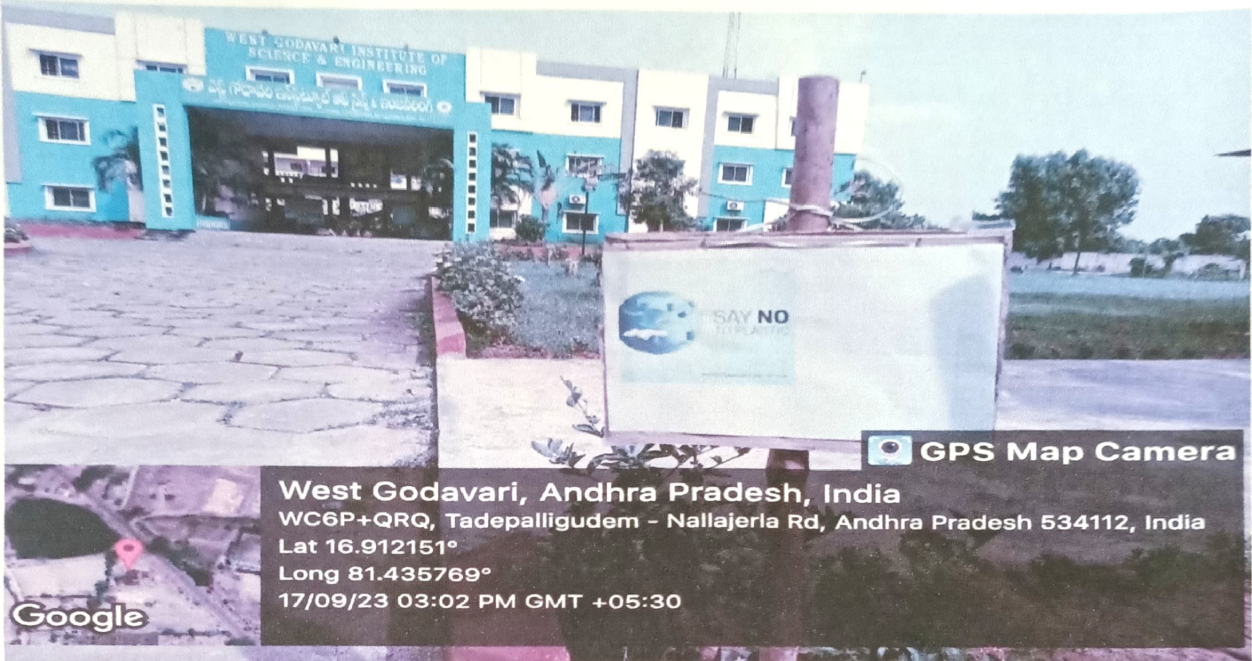

WEST GODAVARI INSTITUTE OF SCIENCE AND ENGINEERING

(Approved by AICTE –New Delhi and Affiliated to JNTU – Kakinada)

An ISO 9001 – 2008 Certified College

AVAPADU, PRAKASARAOPALEM – 534112 , Nallajerla Mandal, W.G.Dist. (A.P.)

Cell : 9951277789, E-mail : principal.wise@gmail.com , website : www.wise.ac.in

DON'T USE PLASTIC DISPLAYS IN COLLEGE

[Signature]
PRINCIPAL
West Godavari Institute of
Science & Engineering (WISE)
Avapadu, Prakasaraopalem
W. G. Dt. (A. P.)