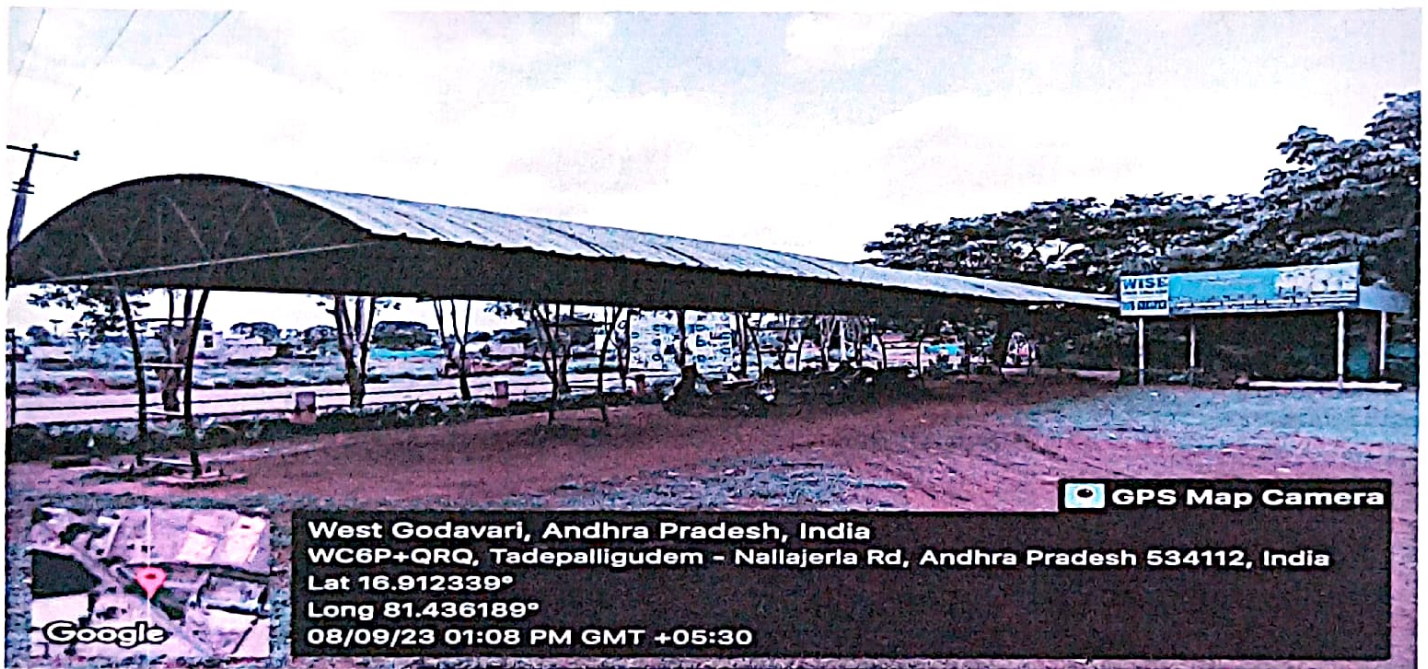

INSTITUTIONAL INITIATIVES:

1. RESTRICTED ENTRY OF AUTOMOBILES

Our institute has 10 buses which covers 60 kms to provide secure and safe transport service for the convenience of faculty and students residing at any destination near by villages of the college. Every student and staff members are expected to avail the transportation facility to enable them to be punctual to college, Our college buses are regularly checked to be pollution free by an endorsed agency. All the Buses will stay outside the College gate as a part of institutional initiatives for pollution free campus.

BUSES AND BIKES PARKING OUTSIDE COLLEGE GATE

PRINCIPAL
West Godavari Institute of
Science and Engineering (WISE)
Avapadu, Prakasaraopalem
E.G.D., A.P.-534112.